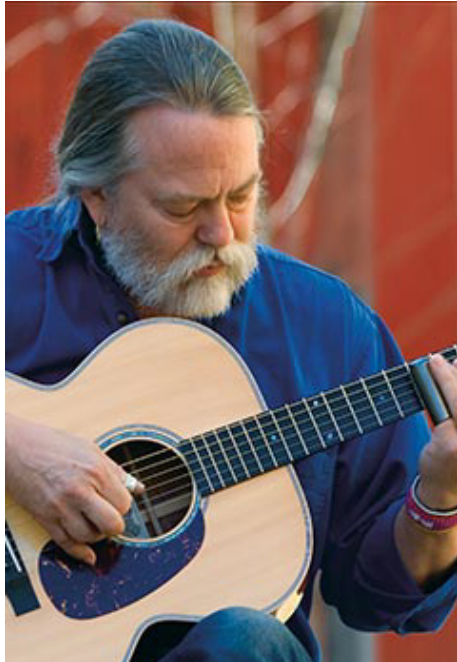

The Friends of the Bedford Public Library
Present

SCOTT AINSLIE

BLUES AND ITS HISTORY

7:30 PM, SATURDAY, MARCH 6

Main Room, Bedford Central Library
Open to the Public / Suggested Donation \$10
For more information: 540 586-8911 Ext 2111
or www.friendsofbedfordlibrary.org
join our email list at folbedfordva@gmail.com
Seating is Limited